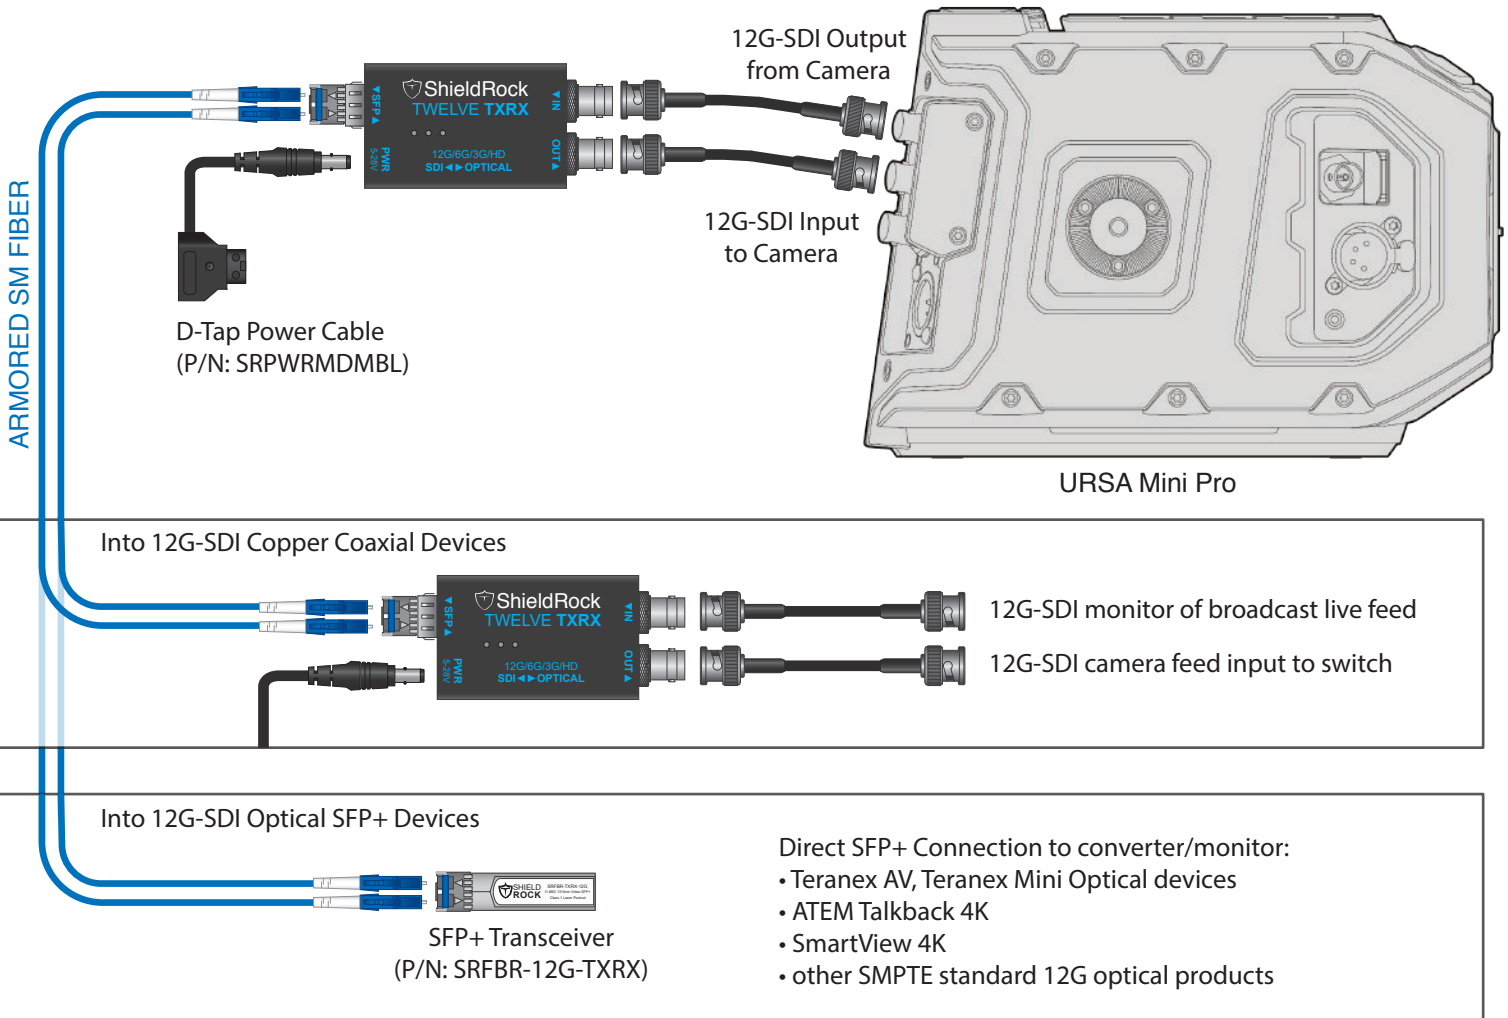

# Bidirectional Optical-12G with URSA Mini Pro

SLDRK  
APPNOTE

12G SDI

## Details

The TWELVE-TXXR is a bidirectional fiber optic extender which is capable of 11.88Gbps rates. It automatically switches between 12G, 6G, 3G, HD, and SD-SDI signals based on the detected rate on the input. The device supports the transmission of both video and audio signals over singlemode fiber optic cable.

The bidirectional functionality of the TWELVE-TXXR makes it the ideal device to connect the URSA Mini Pro over fiber optic cable for live production environments. 4K/UHD at up to 60p can be transmitted from the camera, while a monitor of the live broadcast feed can be sent back to the camera operator over the same duplex cable connection. Using a battery plate with a D-tap type connection allows for the TWELVE-TXXR to be powered from the same battery as the camera.

At the host/truck side of the connection another TWELVE-TXXR can be used to convert the signal back to coaxial copper 12G-SDI. In the case that the switching hardware supports SFP+ connections natively, the fiber cable can be connected directly. The 12G SFP+ from ShieldRock (P/N: SRFBR-12G-TXXR) are recommended to use on the host side also, and are available to be purchased separately.